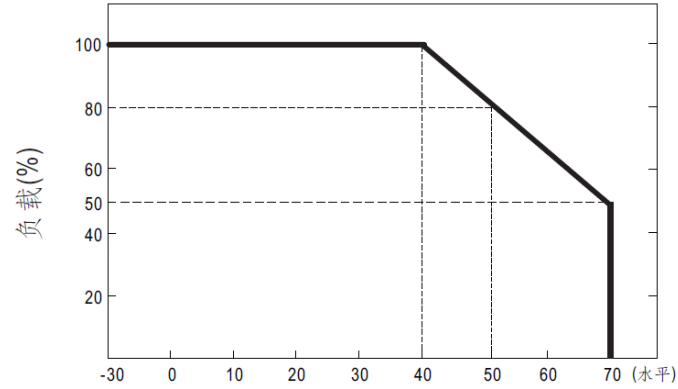

Derating Curve

Dimension, Weight, Packaging		
Measurements	Dimension:	160 x 99 x 37mm (L x W x H)
	Weight:	450g
	Packaging:	20pcs/ctn. 34.5 x 24.5 x 22.5cm

Dimensions: (mm)